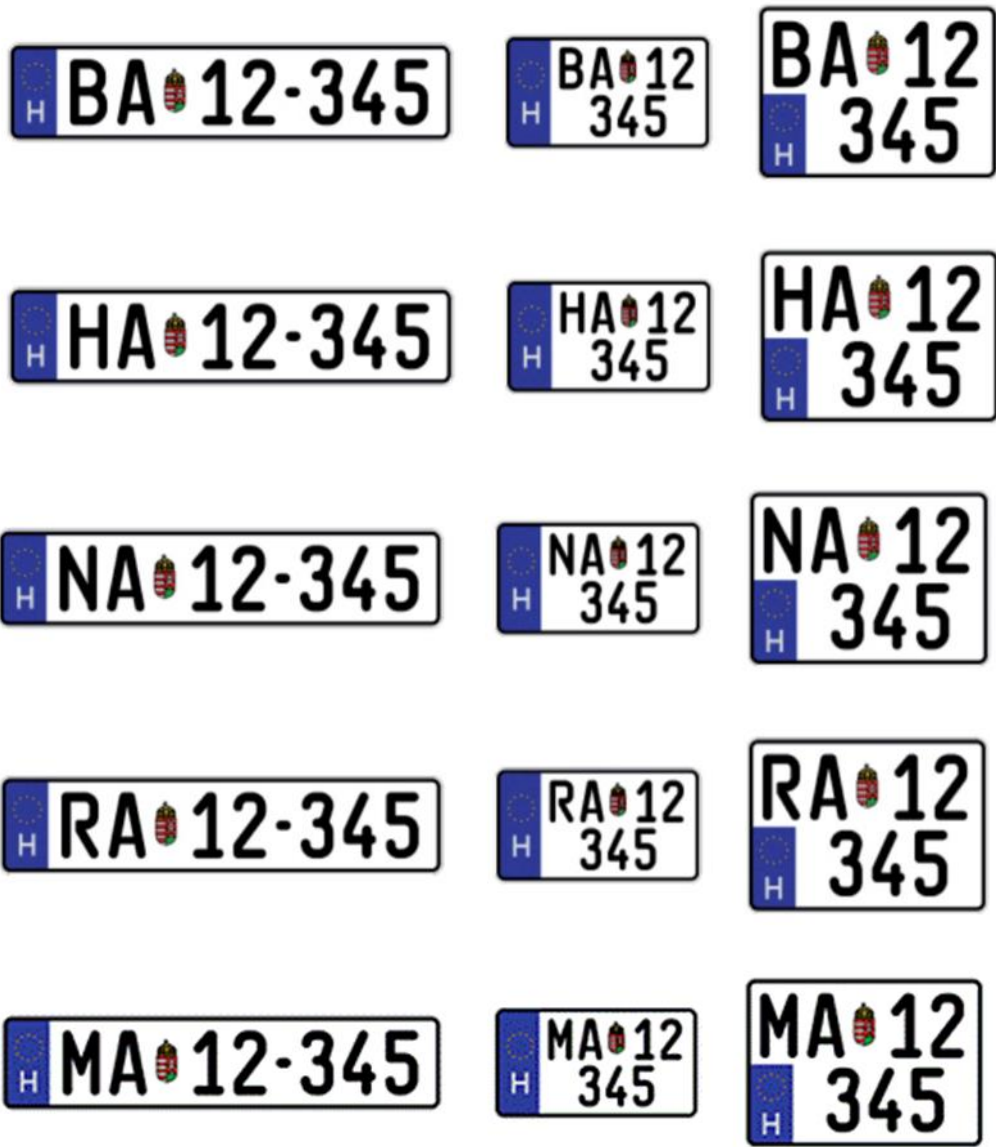

Special registration plates of official organizations:

- BA: Penitentiary Organization
- HA: Hungarian Army
- NA: National Tax and Customs Administration
- RA: Police
- MA: National Ambulance Service

The special red number plate issued for slow vehicles is abolished and a general registration plate shall be issued instead.